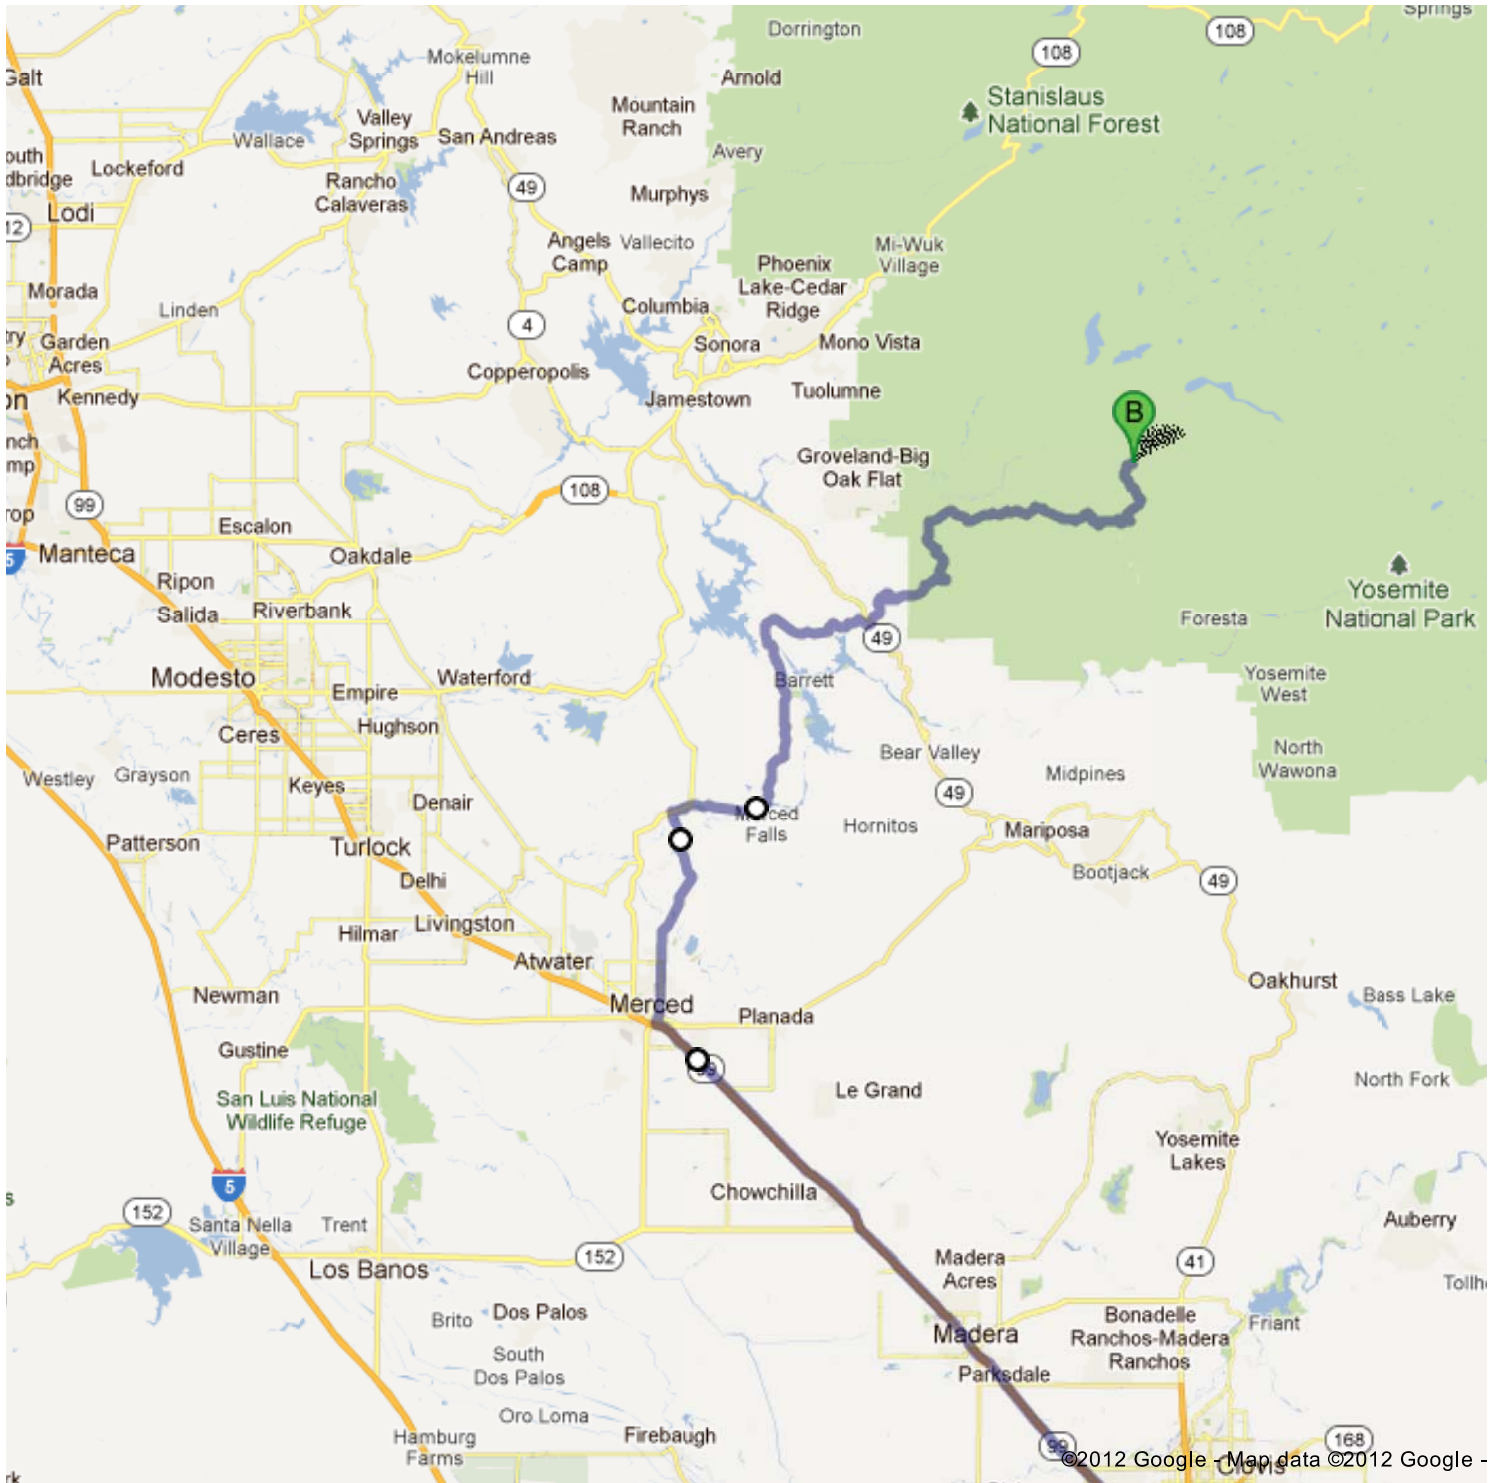

### Directions to Evergreen Lodge-Yosemite

33160 Evergreen Road, Groveland, CA 95321 - (209) 379-2606

356 mi – about 6 hours 54 mins

©2012 Google - Map data ©2012 Google -

 Los Angeles, CA

1. Head **northwest** on **W 1st St** toward **S Spring St** go 0.1 mi  
total 0.1 mi
-  2. Turn right at the 2nd cross street onto **N Broadway** go 0.4 mi  
total 0.5 mi  
About 2 mins
-  3. Turn right to merge onto **US-101 N** toward **I-110 N** go 10.4 mi  
total 10.9 mi  
About 13 mins
-  4. Slight left onto **CA-170 N/Hollywood Fwy** (signs for **Sacramento**) go 6.0 mi  
total 16.9 mi  
About 6 mins
-  5. Take exit **11B** on the left to merge onto **I-5 N** toward **Sacramento** go 67.5 mi  
total 84.4 mi  
About 1 hour 9 mins
-  6. Continue onto **CA-99 N** (signs for **California 99 N/Bakersfield/Fresno**) go 188 mi  
total 272 mi  
About 3 hours 0 mins
-  7. Take exit **186C** to merge onto **E 16th St** go 0.5 mi  
total 272 mi  
About 1 min
-  8. Turn right onto **G St** go 6.6 mi  
total 279 mi  
About 14 mins
9. Continue onto **Snelling Rd** go 9.4 mi  
total 288 mi  
About 16 mins
-  10. Turn right onto **CA-59 N** go 1.5 mi  
total 290 mi  
About 2 mins
11. Continue onto **Co Rd J16/Merced Falls Rd** go 18.3 mi  
total 308 mi  
Continue to follow Merced Falls Rd  
About 33 mins
-  12. Turn right onto **CA-132 E** go 10.3 mi  
total 319 mi  
About 16 mins
-  13. Turn left onto **CA-49 N/Golden Chain Highway N** go 167 ft  
total 319 mi  
About 1 min
-  14. Take the 2nd right onto **Greeley Hill Rd/Main St** go 7.8 mi  
total 326 mi  
Continue to follow Greeley Hill Rd  
About 14 mins
-  15. Turn right to stay on **Greeley Hill Rd** go 6.3 mi  
total 333 mi  
About 11 mins
-  16. Turn right onto **Co Rd J20/Greeley Hill Rd/Smith Station Rd** go 0.1 mi  
total 333 mi
-  17. Turn right onto **CA-120 E/Big Oak Flat Rd** go 16.1 mi  
total 349 mi  
About 18 mins
-  18. Turn left onto **Evergreen Rd** go 6.8 mi  
total 356 mi  
*Destination will be on the left*  
About 18 mins